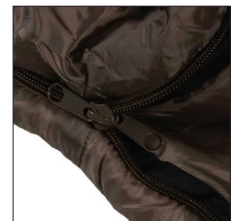

COMFORT SLEEPINGBAG

The Faith comfort sleeping bag XL is easy to combine with any bedchair. Because of the lining, you get a warm sleeping bag during the cold nights. The Faith comfort sleeping bag XL is also great for warm summer nights.

PRODUCT CODE	625 673
RRP	€ 74,99
SIZE	210 X 88
NUMBER OF SEASONS	3