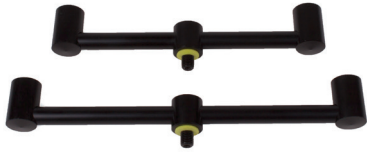

### BANKSTICK TELESCOPIC POWERDRILL

<b>625 676</b>	50 CM	€ 5,99
<b>625 676M</b>	65 CM	€ 6,49
<b>625 676L</b>	95 CM	€ 7,99
<b>625 524</b>	120 CM	€ 10,00

#### SPECIFICATIONS

- Engraved Faith logo
- Easy adjustable height
- Provided with a solid, sharp point
- Anodised black aluminium for a sleek look
- Thread fits on every bite alarm and backrest
- Special mechanism to prevent loss of the adjustment screw

### TELESCOPIC MAGNUM BANKSTICK

<b>625 677</b>	50 CM	€ 10,49
<b>625 677M</b>	65 CM	€ 11,25
<b>625 677L</b>	95 CM	€ 13,25
<b>625 515</b>	120 CM	€ 17,75

## BUZZ BAR SET | 2-ROD

With the Faith Buzz Bar Set 2-Rod your rods will stand with style on the bank. The Faith Buzz Bar set is matt black with a central thread. The Buzz Bar set is lightweight and the threads are universal for every bite alarm and backrest.