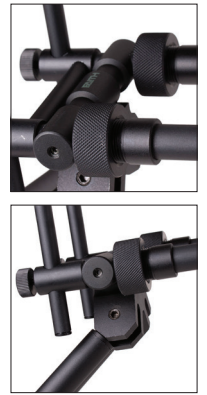

SPECIFICATIONS

- 4 Rod Buzzerbar separate available
- Adjustable from 85cm till 130cm
- Adjustable from 50cm till 95cm
- Stylish black coated
- Including carrier bag

PRODUCT CODE	625 602
RRP	€ 89,99
RODS	3
MATERIAL	ALUMINIUM