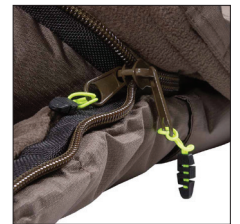

HW-XL SLEEPING BAG

The Faith HW-XL sleeping bag is a 5 season sleeping bag for all weather conditions. The Faith HW-XL sleeping bag has 4 layers, whereof the 2 inner fleece layers are attached to each other. The inner fleece layers can be removed.

PRODUCT CODE	625 674
RRP	€ 199,99
SIZE	205 X 90
NUMBER OF SEASONS	5