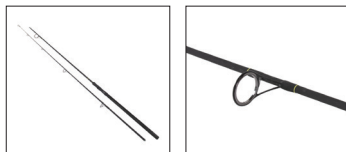

## OVERDRIVE SPOD ROD

The Faith Overdrive Spod Rod is an affordable spod rod for every type of carp angler. With the Overdrive spod rod you can easily throw your spod at a great distance.

625 597	OVERDRIVE SPOD ROD   4.50LB   12FT	€ 59,99
---------	------------------------------------	---------

## SLENDER CARP

The Faith Slender Carp is ideal for the carp angler who likes to put the bait on the spot with a bait boat or an inflatable boat, but is also very practical on the smaller waters. The thin parabolic blank has enough power to catch the biggest carps!

625 721	SLENDER CARP 9FT 2.5LB	€ 44,99
625 722	SLENDER CARP 10FT 2.50-2.75LB	€ 49,99
625 723	SLENDER CARP 12FT 2.75-3.00LB	€ 59,99

## SLENDER CARP CORK

The Faith Slender Carp is ideal for the carp angler who likes to put the bait on the spot with a bait boat or an inflatable boat, but is also very practical on the smaller waters. The thin parabolic blank has enough power to catch the biggest carps!