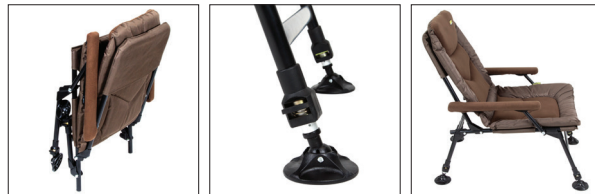

### SPECIFICATIONS

- Fully adjustable legs
- Large swivelling mud-feet
- Adjustable backrest
- Fleece covered armrests

PRODUCT CODE	<b>625 682</b>
RRP	€ 100,00
SIZE	95 X 66 X 105
WEIGHT	7,26 KG
MAX.WEIGHT	120KG

## MISTRESS CHAIR | L

The Faith Big mistress chair L has a robust metal frame with comfortable armrests. With its adjustable and collapsible mud feet, this chair can be used on almost any terrain. It is the ideal entry-level model for a low price. Comfortable, functional, decent and of course affordable!